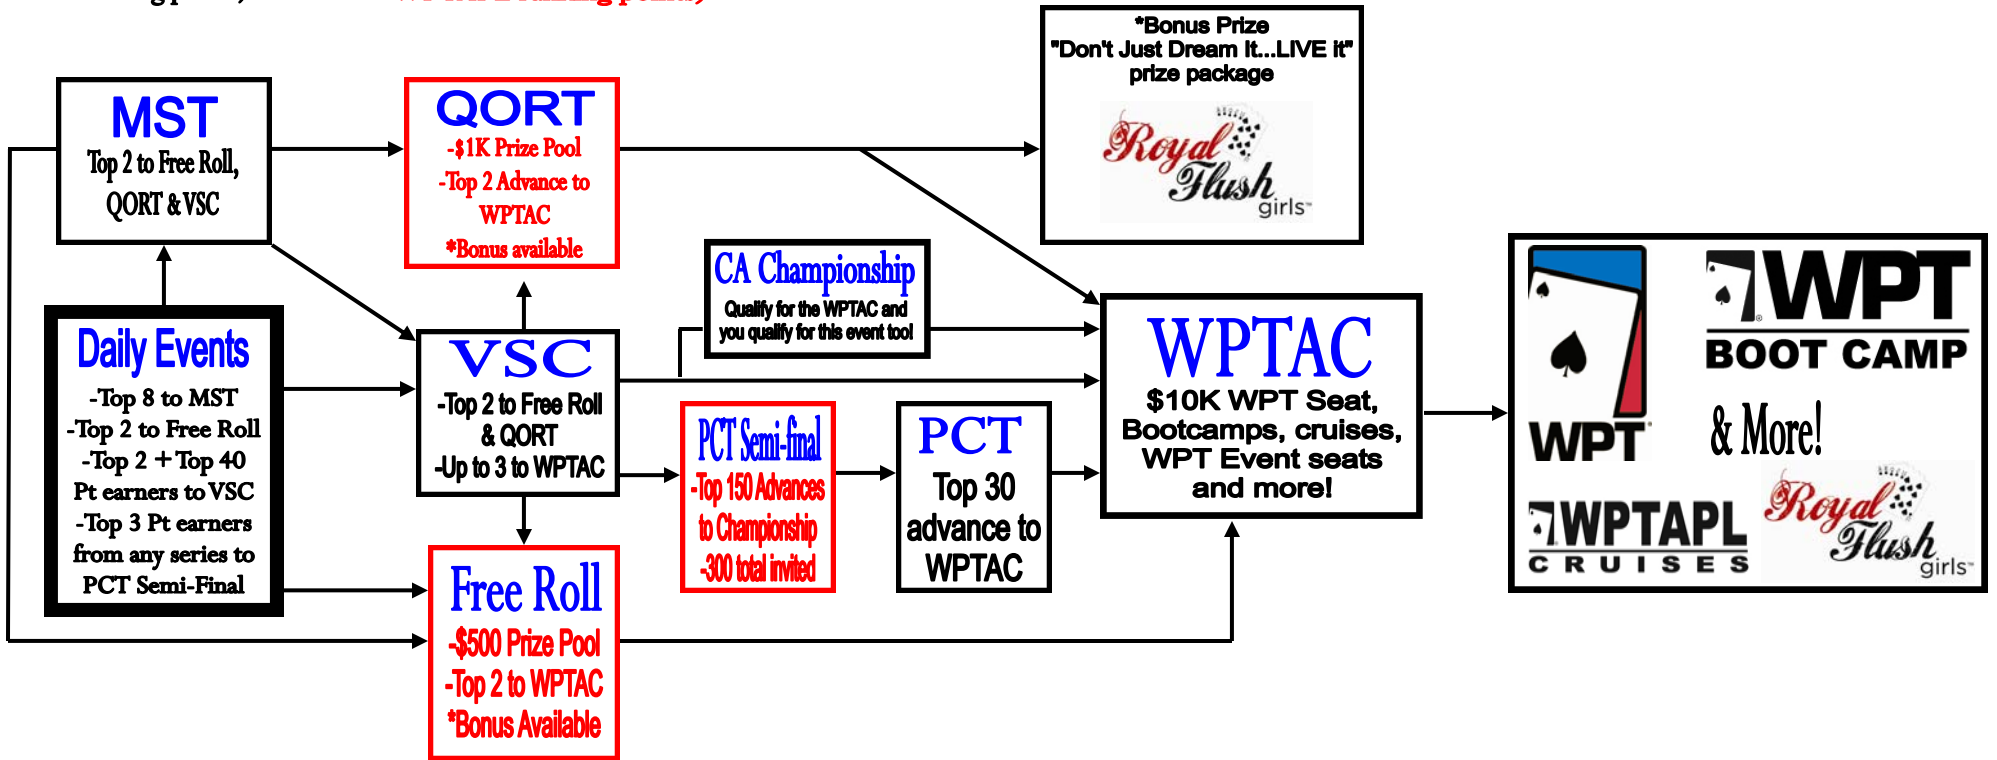

Official CA Advancement Bracket

"World Poker Tour Amateur Poker League", "WPTAPL," and the WPTAPL logo, are trademarks of WPT Enterprises, Inc. used with permission. All rights reserved."

Black = Live Event
(Live events award WPTAPL ranking points)

Red = Online Event
(online events typically DO NOT award WPTAPL ranking points)

PLEASE NOTE: For complete details on advancement criteria please review the WPTAPL Official Advancement and League Structure document available at WPTAPL.com

WPTAPL
Qrtly Online
Event

WPTAPL
Qrtly Online
Event

PCT
Semi-final

WPTAPL
Qrtly Online
Event

WPTAPL
Qrtly Online
Event

PCT
Semi-final

WPT
Amateur
Championship
Spring/Summer

Jan 12	Feb 12	Mar 12	Apr 12	May 12	Jun 12	Jul 12	Aug 12	Sep 12	Oct 12	Nov 12	Dec 12	Jan 13	Feb 13	Mar 13	Apr 13	May 13	Jun 13
--------	--------	--------	--------	--------	--------	--------	--------	--------	--------	--------	--------	--------	--------	--------	--------	--------	--------

ClubWPT Online events may qualify players for the WPTAC (Subscription required)

Affiliate Leagues may qualify players for the QORT & WPTAC